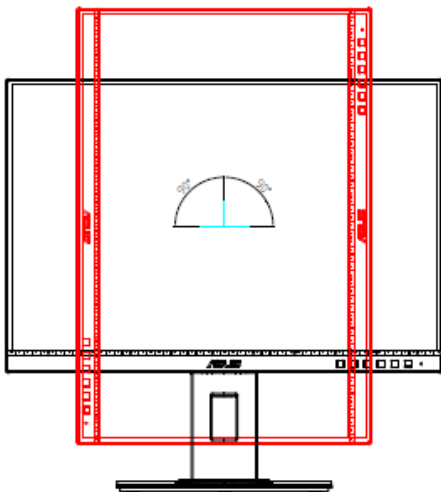

Outline Dimension

*Unit: mm(inch)