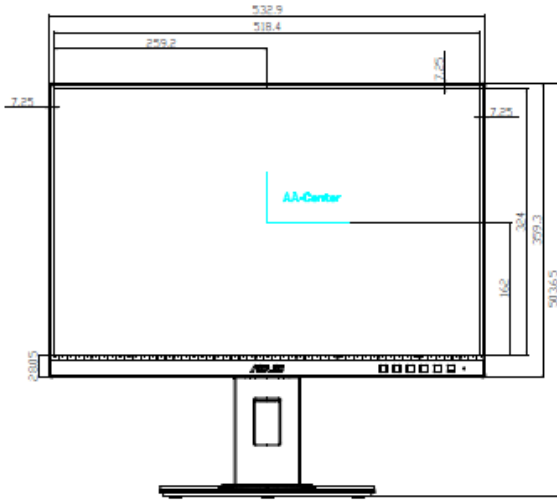

Outline Dimension

*Unit: mm(inch)