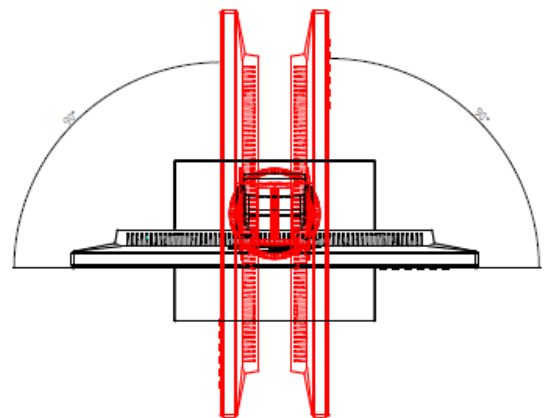

Outline Dimension

*Unit: mm(inch)