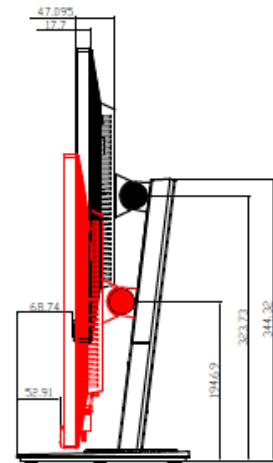

Outline Dimension

*Unit: mm(inch)