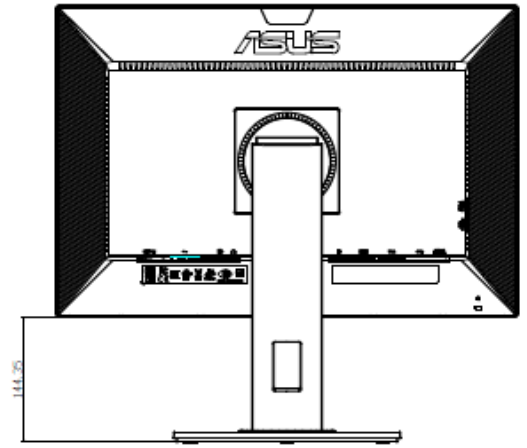

Outline Dimension

*Unit: mm(inch)